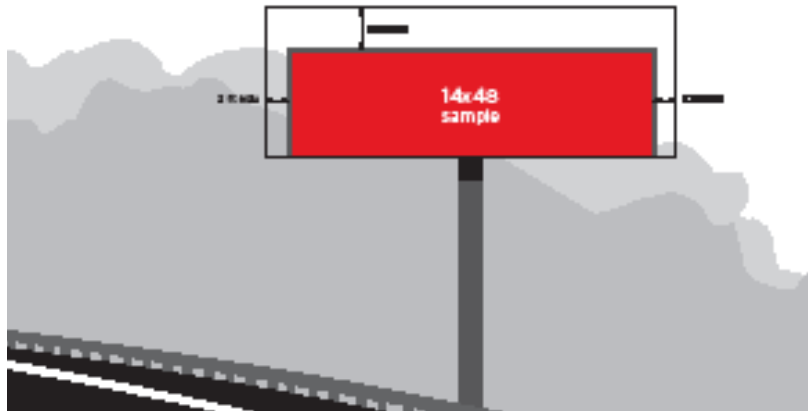

MECHANICAL SET-UP				FINISHING DETAILS				
	PRODUCT	LIVE AREA	FILE SET-UP SIZE	FILE SET-UP NOTES	PRINT MATERIAL	FINISHED HEM	BLEED	POCKET	DPI
	Digital Bulletin 14' x 48' I-496	14'h x 48'w	240h x 888w pixels	72 dpi/RGB/JPEG. Bleed art to edge, but leave at least 15px inside all sides of the file for safety area.	N/A	N/A	N/A	N/A	72
	Digital Bulletin 14' x 48' Coolidge Rd	14'h x 48'w	240h x 888w pixels	72 dpi/RGB/JPEG. Bleed art to edge, but leave at least 15px inside all sides of the file for safety area.	N/A	N/A	N/A	N/A	72
	Digital Bulletin 14' x 48' Michigan Ave	14'h x 48'w	242h x 858w pixels	72 dpi/RGB/JPEG. Bleed art to edge, but leave at least 15px inside all sides of the file for safety area.	N/A	N/A	N/A	N/A	72
	Digital Bulletin 10' x 30' M-43	10'h x 30'w	176h x 528w pixels	72 dpi/RGB/JPEG. Bleed art to edge, but leave at least 15px inside all sides of the file for safety area.	N/A	N/A	N/A	N/A	72
	Digital Bulletin 25'6" x 24'6" Cedar St	25'6"h x 24'6"	400h x 384w pixels	72 dpi/RGB/JPEG. Bleed art to edge, but leave at least 15px inside all sides of the file for safety area.	N/A	N/A	N/A	N/A	72

EXTENSION GUIDELINES: Extensions are areas that extend beyond the frame of the billboard, either to the left, right, or above the standard area. Regulations vary for each bulletin. Please contact your Account Executive about special projects and pricing.

Standard 14x48 Bulletin Maximum Extensions: 5' off the top, 2' off the sides
Standard 10'6 x 36' Bulletin Maximum Extensions: 4' off the top, 2' off the sides

ALL EXTENSIONS AND EXCEPTIONS MUST BE APPROVED BY ADAMS OUTDOOR.

UPLOAD YOUR FILES TO ADAMS OUTDOOR ADVERTISING:

CLIENT (to upload): <http://www.adamsoutdoor.com>

Click on FTP folder in upper right hand corner of webpage

u: adamslansing

p: lansing2121

Click Upload new file.