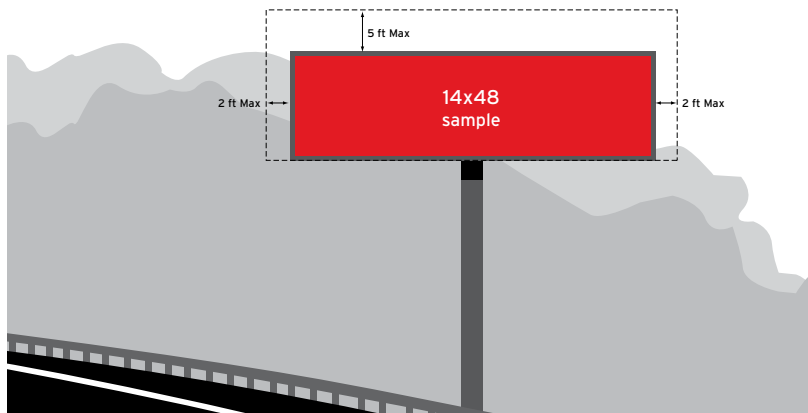

MECHANICAL SET-UP	PRODUCT	LIVE AREA	FILE SET-UP SIZE	FILE SET-UP NOTES	FINISHING DETAILS	UNIT	Board #	DPI
	Digital Bulletin 14' x 48' I-496	14'h x 48'w	240h x 888w pixels	72 dpi/RGB/JPEG. Bleed art to edge, but leave at least 15px inside all sides of the file for safety area.		Michigan Ave.	#3100	72
	Digital Bulletin 14' x 48' Coolidge Rd	14'h x 48'w	240h x 888w pixels	72 dpi/RGB/JPEG. Bleed art to edge, but leave at least 15px inside all sides of the file for safety area.		496	#R0215	72
	Digital Bulletin 14' x 48' Michigan Ave	14'h x 48'w	242h x 858w pixels	72 dpi/RGB/JPEG. Bleed art to edge, but leave at least 15px inside all sides of the file for safety area.		Frandor	#R160	72
	Digital Bulletin 10' x 30' M-43	10'h x 30'w	176h x 528w pixels	72 dpi/RGB/JPEG. Bleed art to edge, but leave at least 15px inside all sides of the file for safety area.		Cedar Square	#VS8	72
	Digital Bulletin 25'6" x 24'6" Cedar St	25'6"h x 24'6"	400h x 384w pixels	72 dpi/RGB/JPEG. Bleed art to edge, but leave at least 15px inside all sides of the file for safety area.		Grand Ledge	#775	72

EXTENSION GUIDELINES: Extensions are areas that extend beyond the frame of the billboard, either to the left, right, or above the standard area. Regulations vary for each bulletin. Please contact your Account Executive about special projects and pricing.

Standard 14x48 Bulletin Maximum Extensions: 5' off the top, 2' off the sides
Standard 10'6 x 36' Bulletin Maximum Extensions: 4' off the top, 2' off the sides

ALL EXTENSIONS AND EXCEPTIONS MUST BE APPROVED BY ADAMS OUTDOOR.

UPLOAD YOUR FILES TO ADAMS OUTDOOR ADVERTISING:

CLIENT (to upload): <http://www.adamsoutdoor.com>

Click on FTP folder in upper right hand corner of webpage

u: adamslansing
p: lansing2121

Click Upload new file.