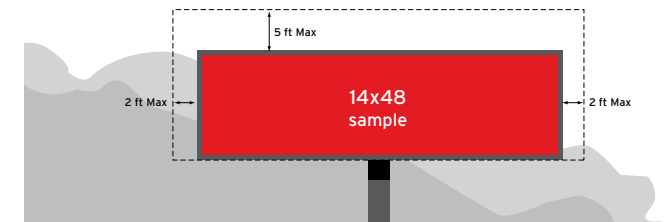

THE DIGITAL: Digital Spots can be uploaded to the billboard at any time of the day. Creative content is dynamic and can utilize day-parting, RSS feeds, social media, and much more.

MECHANICAL SET-UP	PRODUCT	LIVE AREA	FILE SET-UP SIZE	FILE SET-UP NOTES
	10'x 30' Formetco	10'h x 30'w	288px h x 896px w	72 dpi/RGB JPEG. Bleed art to edge (no crops), but leave at least 15px inside all sides of the file for safety area.
	10'6"x 36' Formetco	10'6"h x 36'w	320px h x 1088px w	72 dpi/RGB JPEG. Bleed art to edge (no crops), but leave at least 15px inside all sides of the file for safety area.
	10'6" x 22' Formetco	10'6"h x 22'w	200px h x 420px w	72 dpi/RGB JPEG. Bleed art to edge (no crops), but leave at least 15px inside all sides of the file for safety area.
	11'6" x 24' Formetco	11'6"h x 24'w	220px h x 460px w	72 dpi/RGB JPEG. Bleed art to edge (no crops), but leave at least 15px inside all sides of the file for safety area.

EXTENSION GUIDELINES: Extensions are areas that extend beyond the frame of the billboard, either to the let, right, or above the standard area. Regulations vary for each bulletin. Please contact your Account Executive about special projects and pricing.

Standard 14x48 Bulletin Maximum Extensions: 5' off the top, 2' off the sides
Standard 10'6 x 36' Bulletin Maximum Extensions: 4' off the top, 2' off the sides

ALL EXTENSIONS AND EXCEPTIONS MUST BE APPROVED BY ADAMS OUTDOOR.

UPLOAD YOUR FILES TO ADAMS OUTDOOR ADVERTISING:

CLIENT (to upload): <http://www.adamsoutdoor.com>

Click on FTP folder in upper right hand corner of webpage

u: adams

p: Outd00r (0's are zeros)

Click Upload new file.