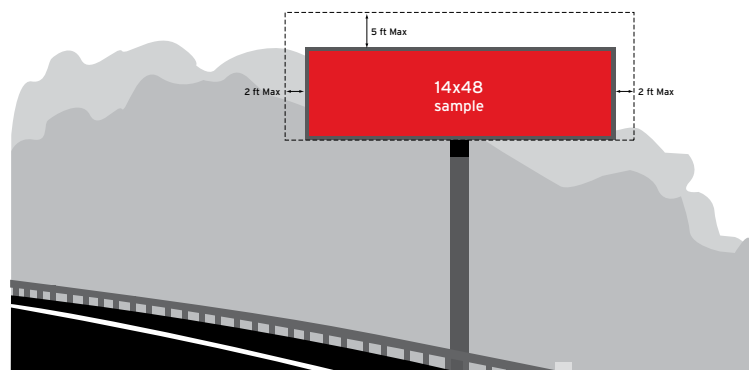

January 1st, 2016 would be: 010116

Client_DesignName_blt_date.jpg (for bulletins)

Client_DesignName_pst_date.jpg (for poster)

EXTENSION GUIDELINES:

Extensions are areas that extend beyond the frame of the billboard, either to the left, right, or above the standard area. Regulations vary for each bulletin. Please contact your Account Executive about special projects and pricing.

- Standard 14x48 Bulletin Maximum Extensions: 5' off the top, 2' off the sides
 - Standard 10'6 x 36' Bulletin Maximum Extensions: 4' off the top, 2' off the sides
- ALL EXTENSIONS AND EXCEPTIONS MUST BE APPROVED BY ADAMS OUTDOOR.**