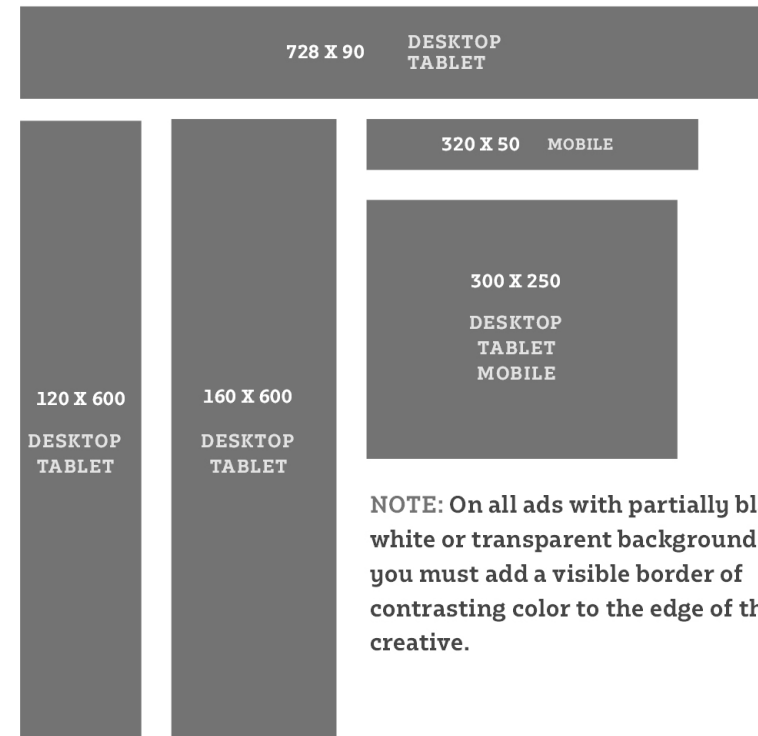

SOCIAL MEDIA

VIDEO + HTML5 CREATIVE

VIDEO STANDARDS

- Dimensions: 1920 x 1080 px, 960 x 540 px, 940 x 720 px
- Audio bitrate: 128 kbps or higher
- Video bitrate: 2.0 Mbps or higher
- Preferred format: mp4 (h.264)
- Max video file size: 10 MB with max final load size of 200MB
- Max In-Banner video file size: 5MB

STANDARD FIVE

NOTE: On all ads with partially black, white or transparent backgrounds, you must add a visible border of contrasting color to the edge of the creative.

VIDEO

1920 x 1080
VIDEO DIMENSION 1

960 x 540
VIDEO DIMENSION 2