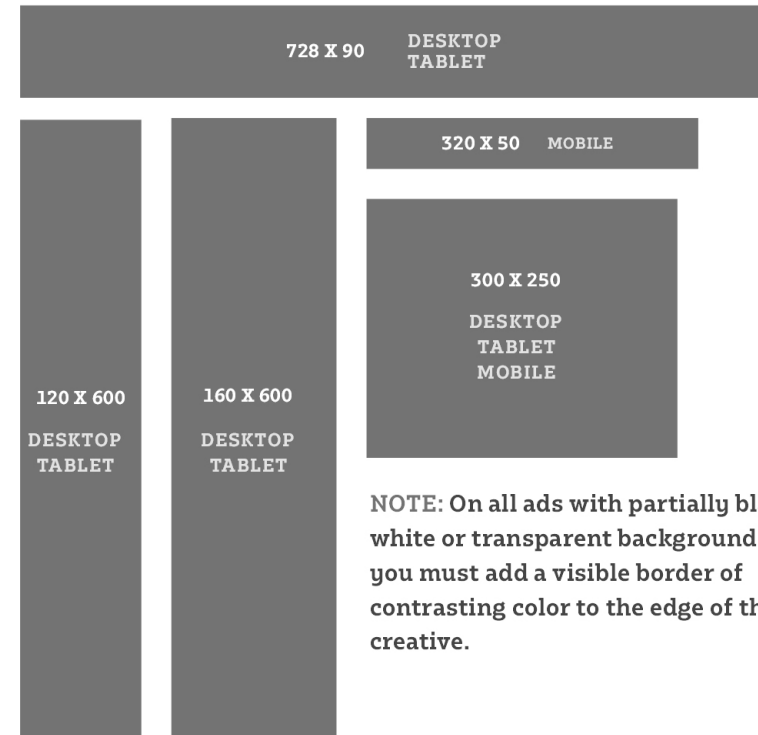

ONLINE ADVERTISING

STANDARD ADS

- File Size: Max file size is 150kb
- Additional Ad Sizes: 300 x 600, 336 x 280, and 468 x 60
- Image Formats: .jpg & .png

ADS MAY NOT

- Contain fake hyperlinks
- Resemble Windows, Unix, or Mac dialog boxes
- Simulate fake interactivity
- Initiate downloads
- Be intrusive
- Contain misleading content
- All website materials must meet Google advertising standards, some restrictions apply

FACEBOOK

- File Size: Max file size is 1MB
- Dimensions: 1200 x 628 px
- Headline: 25 characters or less
- Body Text: 90 characters or less
- Destination URL
- Image may not include more than 20% text
- [Check image text here.](#)

GEO FENCING GEO TARGETING

- File Size: Max file size is 150 kB.
- Dimensions: 320 x 50 required size.
- Other Dimensions: 300 x 50, 320 x 50, 320 x 480 and 728 x 90 (mobile run of network)

ANIMATED ADS

- Maximum of 18 frames per second.
- Maximum animation length of 30 seconds with no more than two loops
- Ads can be run in "in-banner", pre-roll and standard video

TIMING

- Please allow 2-3 business days from ad order submission for launches

STANDARD FIVE