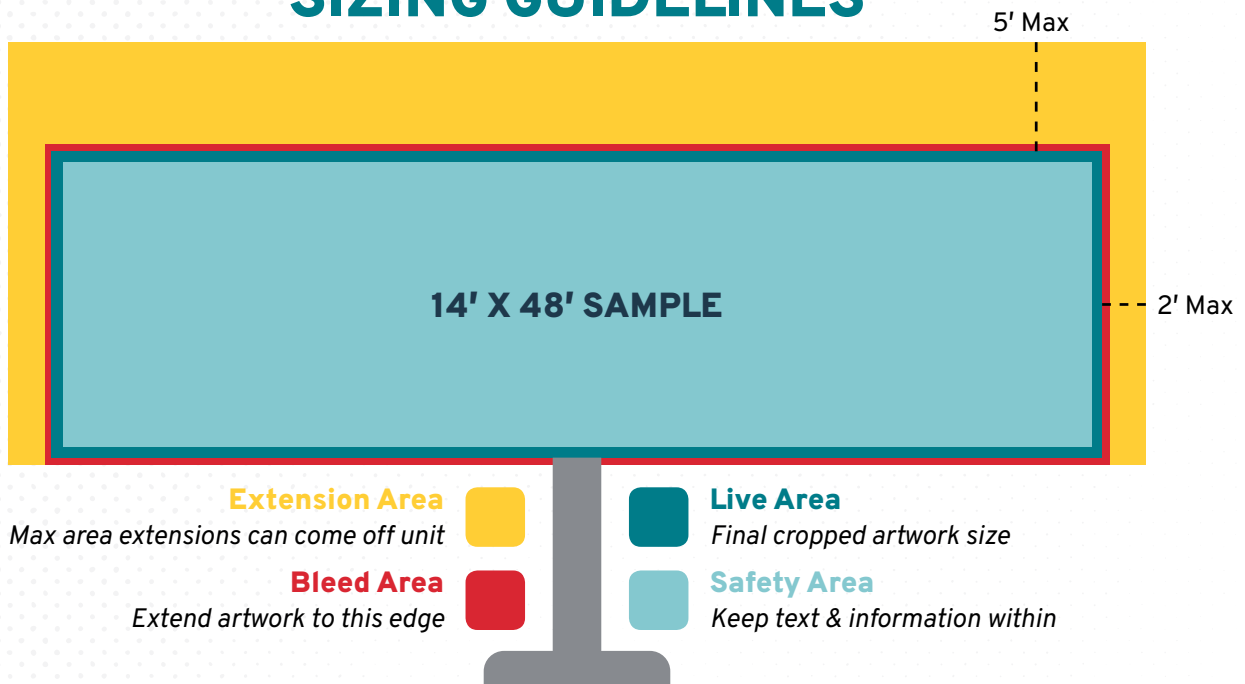

SPECS & FINISHING *Charlotte, NC*

SIZING GUIDELINES

EXTENSION GUIDELINES

Extensions are areas that extend beyond the frame of the billboard, either to the left, right, or above the standard area. Regulations vary for each bulletin. Please contact your Account Executive about special projects and pricing.

- » **Standard 14' x 48' Bulletin Max. Extensions:**
5' off the top, 2' off the sides.
- » **Standard 10'6" x 36' Bulletin Max. Extensions:**
4' off the top, 2' off the sides.
- » **See templates for maximum areas.**

- » **File Setup:** RGB at 72 ppi. No bleed area. Leave at least 15 px inside all sides for safety area.
- » **File Type:** JPG

Unit Size	File Live Area	PSD Template
COMMON SIZE		
Digital Bulletin	320 h x 1088 w pixels	Download
SPECIFIC UNITS		
Digital Poster: 12' h x 25' w <i>(#6604 & 5762 ONLY)</i>	200 h x 408 w pixels <i>(#6604 & 5762 ONLY)</i>	Download

TRIVISION POSTER

Showcases 3 different ads/clients by use of tall vertical printed prisms that rotate on a set schedule.

- » **File Setup:** CMYK at 300 dpi. Leave at least ¼" inside all sides for safety area.
- » **Print Material:** 15pt Calendered Vinyl. No bleed and no pocket. 45 Louvers. Louver Width: 5 7/16".