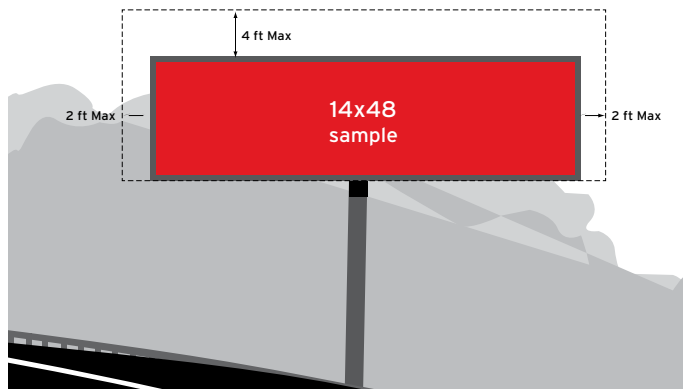

THE TRIVISION: Showcases 3 different ads/clients by use of tall vertical prisms that rotate on a set schedule.

SET-UP	PRODUCT	LIVE AREA	FILE SET-UP SIZE	FILE SET-UP NOTES	FINISHING	PRINT MATERIAL	FINISHED HEM	BLEED	POCKET	DPI
	TriVision Bulletin 14' x 48'	14'h x 48'w	7"h x 24"w	300 dpi/CMYK. Bleed art to edge, but leave at least 1" inside all sides of the file for safety area.		15pt. Rigid PVC (96 strips)	13'11"h x 48'w, Each 5.4375" wide	N/A	N/A	150

THE SQUARE: Printed on vinyl, which allows for the reuse of the same vinyl and increases life span of creative.

SET-UP	PRODUCT	LIVE AREA	FILE SET-UP SIZE	FILE SET-UP NOTES	FINISHING	PRINT MATERIAL	FINISHED HEM	BLEED	POCKET	DPI
	Square Bulletin 27' x 25'	27'h x 25'w	14"h x 13"w	300 dpi/CMYK. Bleed art to edge, but leave at least 1" inside all sides of the file for safety area.		7oz Seamless Vinyl	28'h x 26'w	3"	3"	150
	Square Bulletin 24' x 24'	24'h x 24'w	12.5"h x 12.5"w	300 dpi/CMYK. Bleed art to edge, but leave at least 1" inside all sides of the file for safety area.		7oz Seamless Vinyl	25'h x 25'w	3"	3"	150

*Adams must speak with printer prior to production.
Any deviation from specs may result in delayed posting and/or additional cost.

CONTACTS:

Bulletins & Posters
Ship to:
Adams Outdoor Advertising
880 James L Hart Parkway
Ypsilanti, MI 48127

FOLDING SPECIFICS:

- All banners need to be fan folded from bottom to top and need to be max **2' in width**.
- The top of banner should be at the top when finished folding.
- The vertical seam where the two banners meet the grommets do not line up side by side the image will not line up.