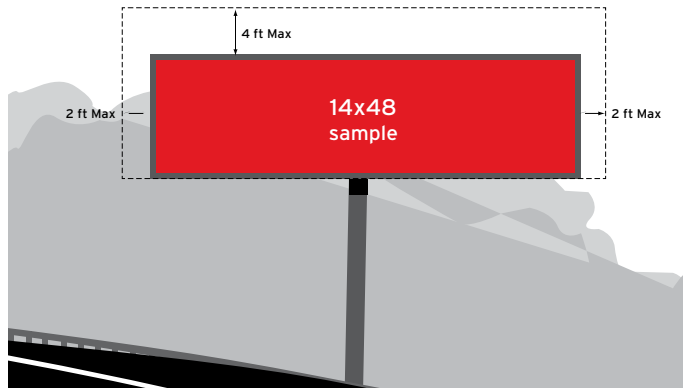

THE ECO-FLEX POSTER: Poster sized and printed on thin vinyl that is posted with clips instead of paste.

SET-UP	PRODUCT	LIVE AREA	FILE SET-UP SIZE	FILE SET-UP NOTES	FINISHING	PRINT MATERIAL	FINISHED HEM	BLEED	POCKET	DPI
	Eco-Flex Poster 10'5" x 22'8"	10'4.5"h x 22'7.5"w	5.208"h x 11.166"w	300 dpi/CMYK. Bleed art to edge, but leave at least 0.25" inside all sides of the file for safety area.		3.2oz Polyethylene Formetco System	10'4.5"h x 22'7.5"w	FULL	N/A	150
Porta-Panel	5'h x 11'w	2.833"h x 5.833"w	300 dpi/CMYK. Bleed art to edge, but leave at least 0.25" inside all sides of the file for safety area.	Paper	5'h x 11'w	N/A	N/A	150		

THE TRIVISION: Showcases 3 different ads/clients by use of tall vertical prisms that rotate on a set schedule.

SET-UP	PRODUCT	LIVE AREA	FILE SET-UP SIZE	FILE SET-UP NOTES	FINISHING	PRINT MATERIAL	FINISHED HEM	BLEED	POCKET	DPI
	TriVision Poster	10'5"h x 22'8"w	5.21"h x 11.33"w	300 dpi/CMYK. Bleed art to edge, but leave at least 1" inside all sides of the file for safety area.		15pt. Calendered Vinyl	N/A	N/A	N/A	150
TriVision Bulletin 14' x 48'	14'h x 48'w	7"h x 24"w	300 dpi/CMYK. Bleed art to edge, but leave at least 1" inside all sides of the file for safety area.	15pt. Calendered Vinyl	N/A	N/A	N/A	150		

*Adams must speak with printer prior to production.
Any deviation from specs may result in delayed posting and/or additional cost.

CONTACTS:

Bulletins & Posters

Ship to:
Adams Outdoor Advertising
3801 Capital City Blvd
Lansing, MI 48906

FOLDING SPECIFICS:

- All banners need to be fan folded from bottom to top and need to be max **2' in width.**
- The top of banner should be at the top when finished folding.
- The vertical seam where the two banners meet the grommets do not line up side by side the image will not line up.