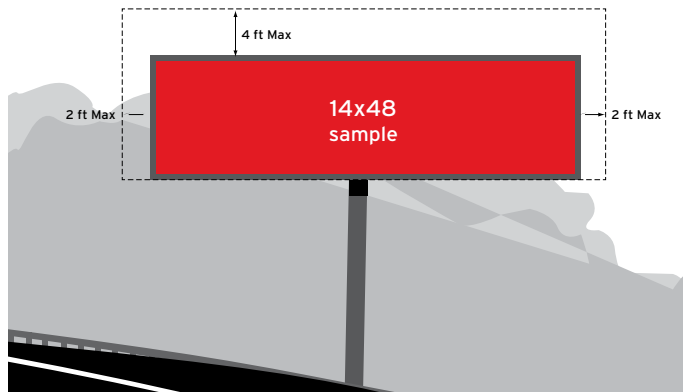

THE ECO-FLEX POSTER: Poster sized and printed on thin vinyl that is posted with clips instead of paste.

SET-UP	PRODUCT	LIVE AREA	FILE SET-UP SIZE	FILE SET-UP NOTES	FINISHING	PRINT MATERIAL	FINISHED HEM	BLEED	POCKET	DPI
	Eco-Flex Poster 10'5" x 22'8"	10'4.5"h x 22'7.5"w	5.208"h x 11.166"w	300 dpi/CMYK. Bleed art to edge, but leave at least 0.25" inside all sides of the file for safety area.		3.2oz Polyethylene Formetco System	10'4.5"h x 22'7.5"w	FULL	N/A	150

*Adams must speak with printer prior to production.
Any deviation from specs may result in delayed posting and/or additional cost.

CONTACTS:

Bulletins & Posters

Ship to:
Adams Outdoor Advertising
407 E. Ransom Street
Kalamazoo, MI 49007

FOLDING SPECIFICS:

- All banners need to be fan folded from bottom to top and need to be max **2' in width.**
- The top of banner should be at the top when finished folding.
- The vertical seam where the two banners meet the grommets do not line up side by side the image will not line up.

UPLOAD YOUR FILES TO ADAMS OUTDOOR ADVERTISING

CLIENT (to upload): <http://filetrans.adamsoutdoor.com/login.cfm>

u: adamskalamazoo

p: kalamazoo9831

- In the top left click on, "Upload New File"
- Fill out required fields.
- Choose file and click "upload"

- Once prompted that the file was uploaded.
Click "Save" to complete the file upload.

Please avoid using generic file names.
We suggest including the client name and date.

WEST MICH IMPRESSION BASED DIGITAL SIZES

1840w x 520h pixels
1536w x 384h pixels
1408w x 384h pixels
1152w x 384h pixels
888w x 260h pixels
1152w x 720h pixels

MICHIGAN IMPRESSION BASED DIGITAL SIZES

1840w x 520h pixels
1536w x 384h pixels
1408w x 384h pixels
1152w x 384h pixels
896w x 368h pixels
888w x 260h pixels
600w x 220h pixels

1152w x 720h pixels
576w x 1296h pixels
506w x 638h pixels
432w x 432h pixels