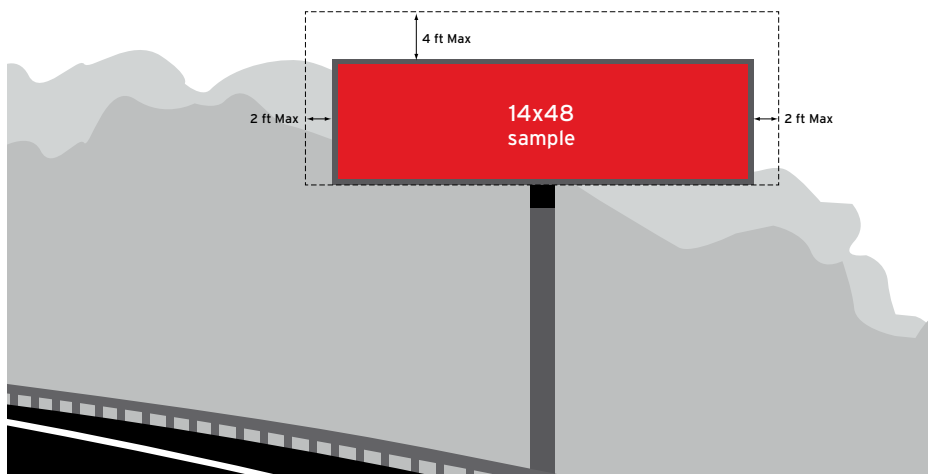

EXTENSION GUIDELINES: Extensions are areas that extend beyond the frame of the billboard, either to the let, right, or above the standard area. Regulations vary for each bulletin. Please contact your Account Executive about special projects and pricing.

Standard 14x48 Bulletin Maximum Extensions: 5' off the top, 2' off the sides

Standard 10'6 x 36' Bulletin Maximum Extensions: 4' off the top, 2' off the sides

ALL EXTENSIONS AND EXCEPTIONS MUST BE APPROVED BY ADAMS OUTDOOR.

UPLOAD YOUR FILES TO ADAMS OUTDOOR ADVERTISING:

CLIENT (to upload): <http://www.adamsoutdoor.com>

Click on FTP folder in upper right hand corner of webpage

u: adams

p: Outd00r (0's are zeros)

Click Upload new file.