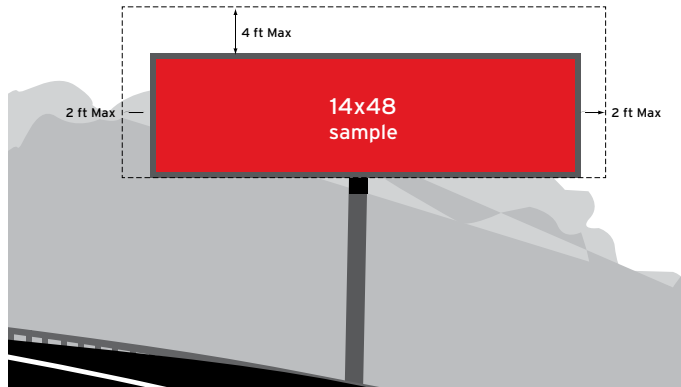

THE DIGITAL: Digital spots that are uploaded to the billboard at any time of day. Creative is dynamic and can utilize day-parting, RSS feeds, and much more.

DIGITAL FILE NAMING: Advertiser_ArtName_PixelFileSize(WxH)_Date(MM-DD-YY)
Example: McDonalds_3DollarMealDeal_456x504_01-03-21.jpg

Adams Outdoor reserves the right to reject files that are not created to size and naming specs. Please double check sizing and naming of files prior to sending.
Digital files must be received by noon for same day posting.

MECHANICAL SET-UP	PRODUCT	LIVE AREA	FILE SET-UP SIZE	FILE SET-UP NOTES
	W8773 & W8791	22'h x 22'w	456w x 504h pixels	72 dpi/RGB/JPEG. Bleed art to edge, but leave at least 15px inside all sizes of the file for safety area.
	R3413 & R3415	25'2''h x 22'w	420w x 480h pixels	72 dpi/RGB/JPEG. Bleed art to edge, but leave at least 15px inside all sizes of the file for safety area.
	GA160	12'h x 50'w	784w x 176h pixels	72 dpi/RGB/JPEG. Bleed art to edge, but leave at least 15px inside all sizes of the file for safety area.
	GA161	12'h x 50'w	940w x 220h pixels	72 dpi/RGB/JPEG. Bleed art to edge, but leave at least 15px inside all sizes of the file for safety area.

*Adams must speak with printer prior to production.
Any deviation from specs may result in delayed posting and/or additional cost.

CONTACTS:

Bulletins & Posters
Ship to:
174 Boardwalk Drive
Suite K
Ridgeland, SC 29936

FOLDING SPECIFICS:

- All banners need to be fan folded from bottom to top and need to be max **2' in width.**
- The top of banner should be at the top when finished folding.
- The vertical seam where the two banners meet the grommets do not line up side by side the image will not line up.

UPLOAD YOUR FILES TO ADAMS OUTDOOR ADVERTISING

CLIENT (to upload): <http://filetrans.adamsoutdoor.com/login.cfm>

u: adams

p: Outd00r (0's are zeros)

- In the top left click on, "Upload New File"
- Fill out required fields.
- Choose file and click "upload"
- Once prompted that the file was uploaded. Click "Save" to complete the file upload.

Please avoid using generic file names.
We suggest including the client name and date.