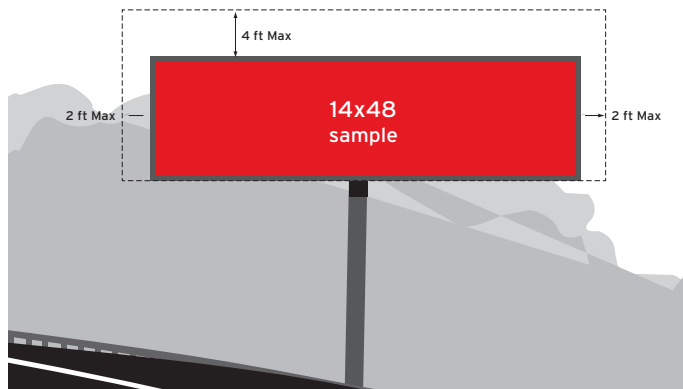

THE TRIVISION: Showcases 3 different ads/clients by use of tall vertical prisms that rotate on a set schedule.

SET-UP	PRODUCT	LIVE AREA	FILE SET-UP SIZE	FILE SET-UP NOTES	FINISHING	PRINT MATERIAL	FINISHED HEM	BLEED	POCKET	DPI
	TriVision Bulletin 14' x 48'	14'h x 48'w	7"h x 24"w	300 dpi/CMYK. Bleed art to edge, but leave at least 1" inside all sides of the file for safety area.		15pt. Rigid PVC (96 strips)	13'11"h x 48'w, Each 5.4375" wide	N/A	N/A	150

THE SQUARE: Printed on vinyl, which allows for the reuse of the same vinyl and increases life span of creative.

SET-UP	PRODUCT	LIVE AREA	FILE SET-UP SIZE	FILE SET-UP NOTES	FINISHING	PRINT MATERIAL	FINISHED HEM	BLEED	POCKET	DPI
	Square Bulletin 27' x 25'	27'h x 25'w	14"h x 13"w	300 dpi/CMYK. Bleed art to edge, but leave at least 1" inside all sides of the file for safety area.		7oz Seamless Vinyl	28'h x 26'w	3"	3"	150
	Square Bulletin 24' x 24'	24'h x 24'w	12.5"h x 12.5"w	300 dpi/CMYK. Bleed art to edge, but leave at least 1" inside all sides of the file for safety area.		7oz Seamless Vinyl	25'h x 25'w	3"	3"	150

*Adams must speak with printer prior to production.
Any deviation from specs may result in delayed posting and/or additional cost.

CONTACTS:

Bulletins & Posters
Ship to:
Adams Outdoor Advertising
880 James L Hart Parkway
Ypsilanti, MI 48197

FOLDING SPECIFICS:

- All banners need to be fan folded from bottom to top and need to be max **2' in width**.
- The top of banner should be at the top when finished folding.
- The vertical seam where the two banners meet the grommets do not line up side by side the image will not line up.