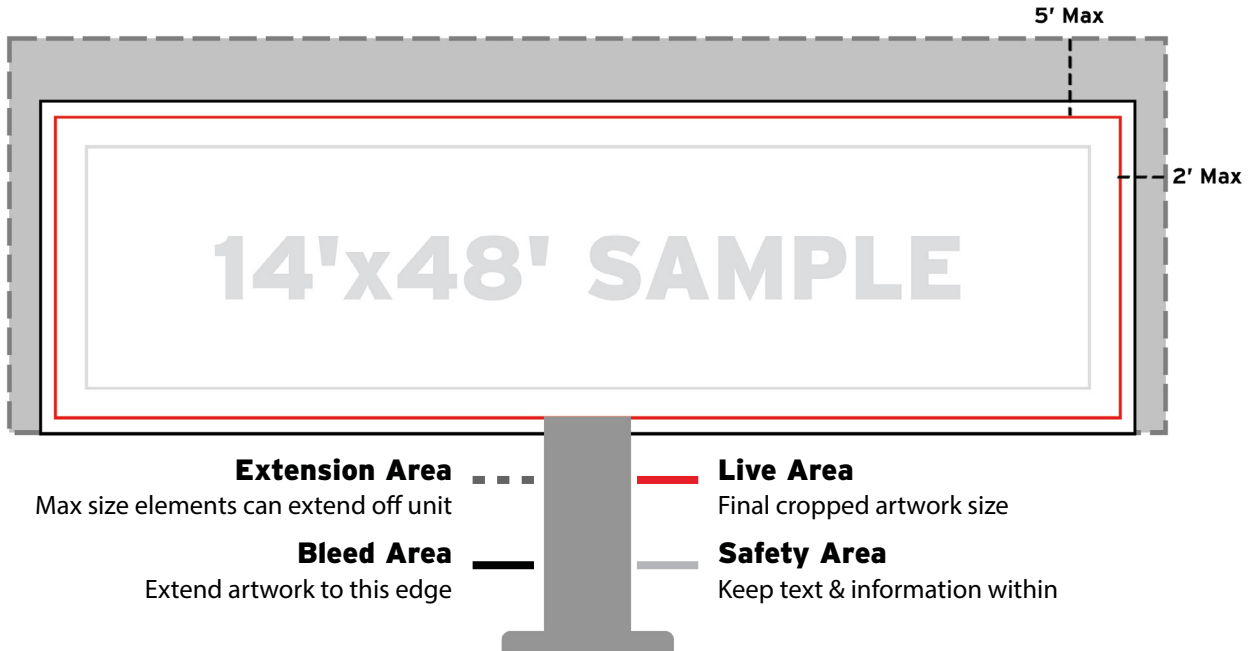

adams

SPECS & FINISHING

Charlotte & Winston-Salem, NC

SIZING GUIDELINES

EXTENSION GUIDELINES

Extensions are design elements that extend beyond the frame to the left, right, or above the live area of the billboard. Regulations vary for each bulletin. Please contact your Account Executive about special projects and pricing.

- » **Standard 14' x 48' Bulletin Max. Extensions:**
  5' off the top, 2' off the sides.
- » **Standard 10'6" x 36' Bulletin Max. Extensions:**
  4' off the top, 2' off the sides.
- » **See templates for maximum areas.**

ALL EXTENSIONS AND EXCEPTIONS MUST BE APPROVED BY ADAMS OUTDOOR

SHIP TO ADAMS

2299 Scott Futrell Dr. Charlotte, NC 28208

UPLOAD YOUR FILES TO ADAMS

1. Go to <http://filetrans.adamsoutdoor.com/login.cfm>
  2. Enter **Username:** adamscharlotte
    Password: charlotte1700
  3. In the top left click on **Upload New File**
  4. Fill out the required fields
  5. Choose file and click **Upload**
  6. Once prompted that the file was uploaded, click **Save** to complete the file upload
2. All file names must be unique.
   Files with default names will be overwritten.
   Please include client name and date.

We support the following Macintosh software: Adobe Photoshop, Adobe Illustrator, Adobe InDesign and Adobe Acrobat. Please DO NOT submit designs constructed in Pagemaker, Quark, Freehand, Word or Powerpoint. Please include all associated images and fonts with your files, or make sure to rasterize or outline all fonts in your graphic files. All creative files NEED TO BE APPROVED by Adams Outdoor Advertising before production and posting.