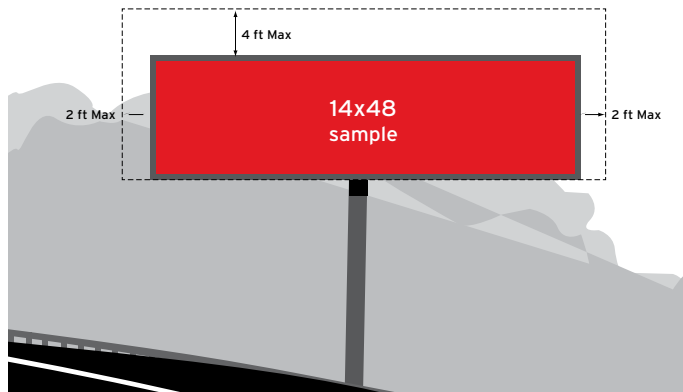

THE ECO-FLEX POSTER: Poster sized and printed on thin vinyl that is posted with clips instead of paste.

SET-UP	PRODUCT	LIVE AREA	FILE SET-UP SIZE	FILE SET-UP NOTES	FINISHING	PRINT MATERIAL	FINISHED HEM	BLEED	POCKET	DPI
	Eco-Flex Poster 10'5" x 22'8"	10'4.5"h x 22'7.5"w	5.208"h x 11.166"w	300 dpi/CMYK. Bleed art to edge, but leave at least 0.25" inside all sides of the file for safety area.		3.2oz Polyethylene Formetco System	10'4.5"h x 22'7.5"w	FULL	N/A	150