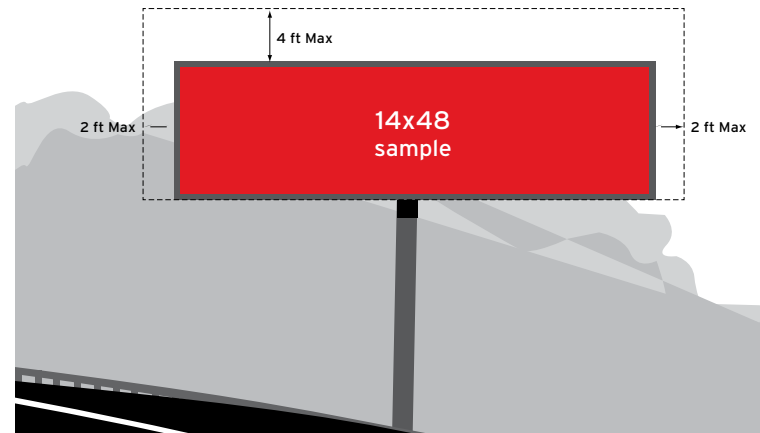

THE SPECTACULARS: Spectaculars are uniquely-shaped bulletins wrapped in vinyl. The Shape can help your message stand out from the crowd and command maximum attention.

MECHANICAL SET-UP	PRODUCT	UNIT #	LIVE AREA	FILE SET-UP SIZE	FILE SET-UP NOTES	FINISHING	PRINT MATERIAL	FINISHED HEM	BLEED	POCKET	DPI
	Vertacular 14' x 48'	P3503, P3504	14'h x 48'w	7.5" h x 24.5" w	300 dpi/CMYK. Bleed art to edge, but leave at least 0.25" inside all sides of the file for safety area.		7 oz Seamless Vinyl	49'h x 15'w	3"	3"	150
	Square 24' x 24'	51226, 51227	24'h x 24'w	12.5" h x 12.5" w	300 dpi/CMYK. Bleed art to edge, but leave at least 0.25" inside all sides of the file for safety area.		7 oz Seamless Vinyl	25'h x 25'w	3"	3"	150
	Square 26'6" x 24'6"	51001	26'6" h x 24'6" w	13.75" h x 12.75" w	300 dpi/CMYK. Bleed art to edge, but leave at least 0.25" inside all sides of the file for safety area.		7 oz Seamless Vinyl	27'6" h x 25'6" w	3"	3"	150

EXTENSION GUIDELINES: Extensions are areas that extend beyond the frame of the billboard, either to the left, right, or above the standard area. Regulations vary for each bulletin. Please contact your Account Executive about special projects and pricing.

Standard Bulletin Maximum Extensions: 4' off the top, 2' off the sides.
Combined square footage for all extensions may not exceed 152 sq. ft.

ALL EXTENSIONS AND EXCEPTIONS MUST BE APPROVED BY ADAMS OUTDOOR.