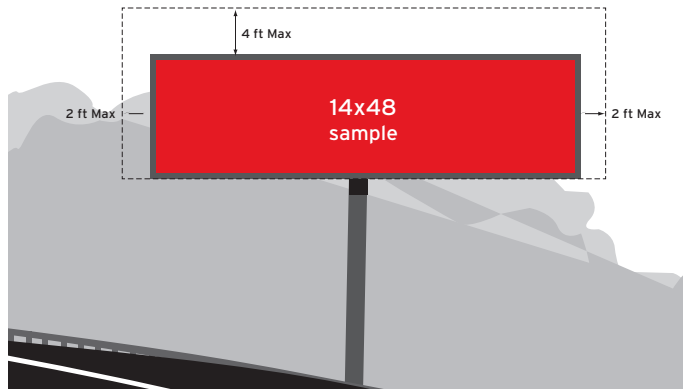

THE TRIVISION: Showcases 3 different ads/clients by use of tall vertical prisms that rotate on a set schedule.

SET-UP	PRODUCT	UNIT #	LIVE AREA	FILE SET-UP SIZE	FILE SET-UP NOTES	FINISHING	PRINT MATERIAL	# OF BLADES	BLADE WIDTH	BLADE HEIGHT	DPI
	Trivision 14'x48'	9057 (ABC)	14'h x 48'w	7"h x 24"w	300 dpi/CMYK. Bleed art to edge, but leave at least 0.25" inside all sides of the file for safety area.		15pt. Calendered Vinyl	96	5 5/16"	13' 11"	150
	Trivision 12'x50'	GA162 (ABC)	12'h x 50'w	6"h x 25"w	300 dpi/CMYK. Bleed art to edge, but leave at least 0.5" inside all sides of the file for safety area.		15pt. Calendered Vinyl	100	5 5/16"	12'	150

*Adams must speak with printer prior to production.
Any deviation from specs may result in delayed posting and/or additional cost.

CONTACTS:

Bulletins & Posters
Ship to:
174 Boardwalk Drive
Suite K
Ridgeland, SC 29936

FOLDING SPECIFICS:

- All banners need to be fan folded from bottom to top and need to be max **2' in width.**
- The top of banner should be at the top when finished folding.
- The vertical seam where the two banners meet the grommets do not line up side by side the image will not line up.