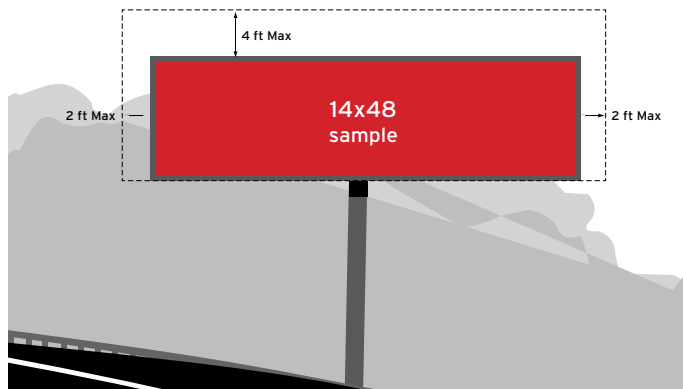

THE TRIVISION: Showcases 3 different ads/clients by use of tall vertical prisms that rotate on a set schedule.

SET-UP	PRODUCT	LIVE AREA	FILE SET-UP SIZE	FILE SET-UP NOTES	FINISHING	PRINT MATERIAL	FINISHED HEM	BLEED	POCKET	DPI
	TriVision Bulletin 14' x 48'	14'h x 48'w	7"h x 24"w	300 dpi/CMYK. Bleed art to edge, but leave at least 1" inside all sides of the file for safety area.		15pt. Rigid PVC (96 strips)	13'11"h x 48'w, Each 5.4375" wide	N/A	N/A	150

THE SQUARE: Printed on vinyl, which allows for the reuse of the same vinyl and increases life span of creative.

SET-UP	PRODUCT	LIVE AREA	FILE SET-UP SIZE	FILE SET-UP NOTES	FINISHING	PRINT MATERIAL	FINISHED HEM	BLEED	POCKET	DPI
	Square Bulletin 27' x 25'	27'h x 25'w	14"h x 13"w	300 dpi/CMYK. Bleed art to edge, but leave at least 1" inside all sides of the file for safety area.		7oz Seamless Vinyl	28'h x 26'w	3"	3"	150
	Square Bulletin 24' x 24'	24'h x 24'w	12.5"h x 12.5"w	300 dpi/CMYK. Bleed art to edge, but leave at least 1" inside all sides of the file for safety area.		7oz Seamless Vinyl	25'h x 25'w	3"	3"	150

*Adams must speak with printer prior to production.
Any deviation from specs may result in delayed posting and/or additional cost.

CONTACTS:

Bulletins & Posters
Ship to:
Adams Outdoor Advertising
880 James L Hart Parkway
Ypsilanti, MI 48197

FOLDING SPECIFICS:

- All banners need to be fan folded from bottom to top and need to be max **2' in width**.
- The top of banner should be at the top when finished folding.
- The vertical seam where the two banners meet the grommets do not line up side by side the image will not line up.