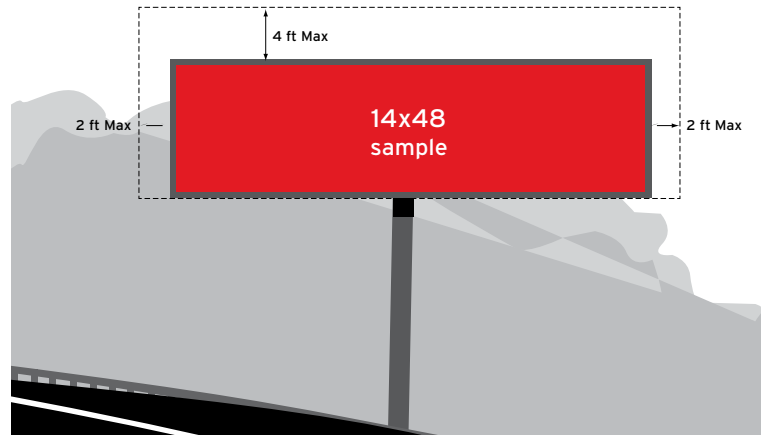

EXTENSION GUIDELINES: Extensions are areas that extend beyond the frame of the billboard, either to the left, right, or above the standard area. Regulations vary for each bulletin. Please contact your Account Executive about special projects and pricing.

Standard Bulletin Maximum Extensions: 4' off the top, 2' off the sides.
Combined square footage for all extensions may not exceed 152 sq. ft.

ALL EXTENSIONS AND EXCEPTIONS MUST BE APPROVED BY ADAMS OUTDOOR.

UPLOAD YOUR FILES TO ADAMS OUTDOOR ADVERTISING

CLIENT (to upload): <http://filetrans.adamsoutdoor.com/login.cfm>

u: **adams**

p: **Outd00r (0's are zeroes)**

- In the top left click on, "Upload New File"
- Fill out required fields.
- Choose file and click "upload"
- Once prompted that the file was uploaded. Click "Save" to complete the file upload.

Please avoid using generic file names.
We suggest including the client name and date.

Address for shipping materials: 3205 Industry Blvd.
Florence, SC 29501