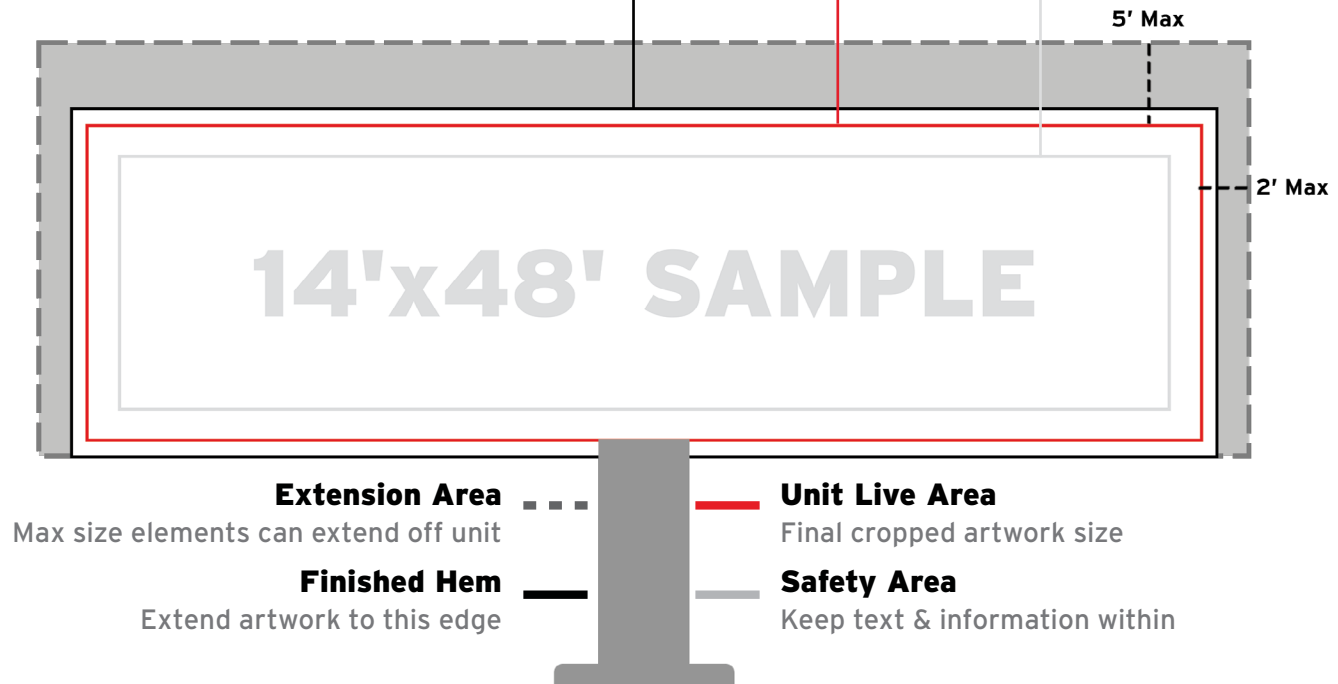

File Set-Up

Sizing Guidelines

1:24 scale | 1' equals 0.5"

Adams Outdoor builds all static files at 1:24 scale, or 1' = 0.5". **Layered PDF templates** are available to further assist with setting up your files at the "Download" link in the spec chart—denoted with a * below.

PRINT SET-UP	UNIT LIVE AREA	FINISHED HEM	BLEED (POCKET)	DESIGN SET-UP	FILE SET-UP	FILE LIVE AREA	SAFETY AREA	TEMPLATE
	14'h x 48'w	15'h x 49'w	6"(3")		7.5'h x 24.5"w	7'h x 24"w	6.5"h x 23.5"w	* Download