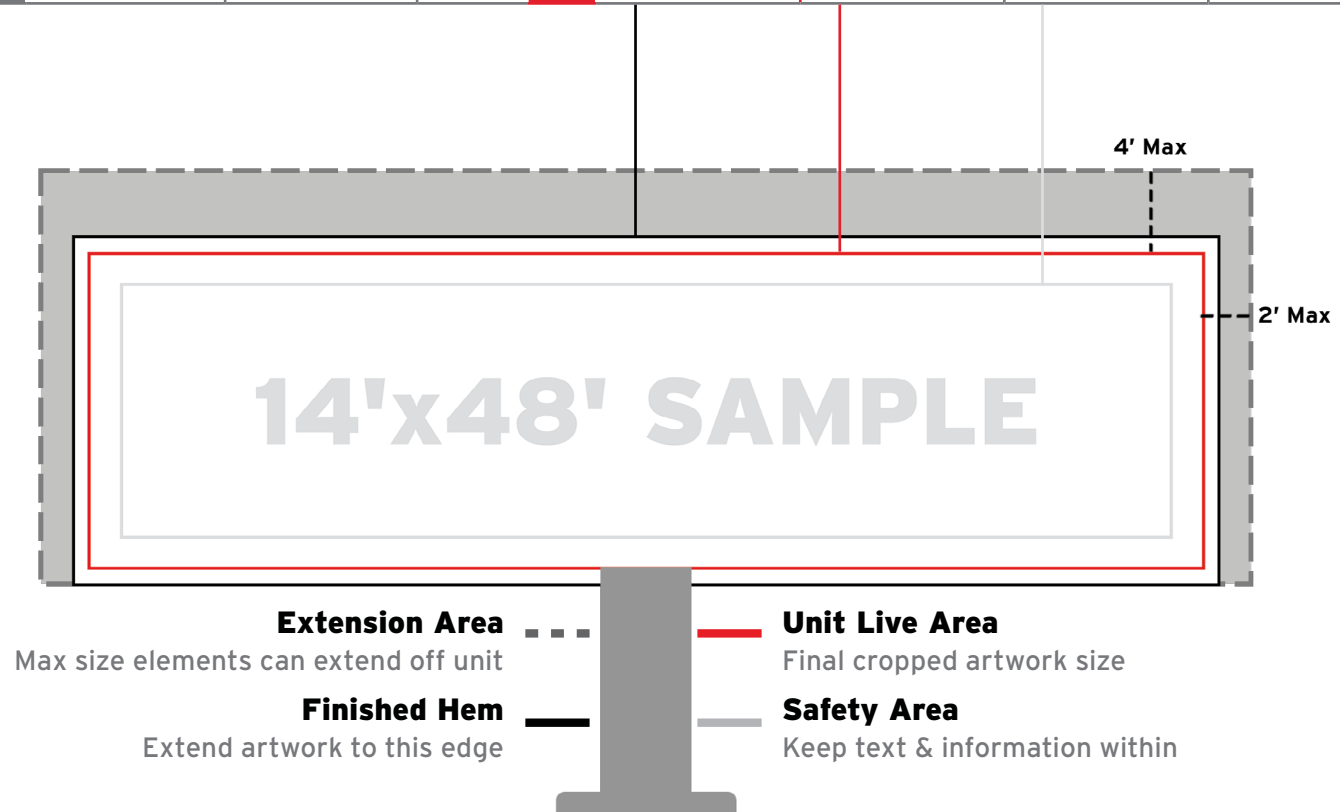

File Set-Up

Sizing Guidelines

1:24 scale | 1' equals 0.5"

Adams Outdoor builds all static files at 1:24 scale, or 1' = 0.5". **Layered PDF templates** are available to further assist with setting up your files at the "Download" link in the spec chart—denoted with a * below.

PRINT SET-UP	UNIT LIVE AREA	FINISHED HEM	BLEED (POCKET)	DESIGN SET-UP	FILE SET-UP	FILE LIVE AREA	SAFETY AREA	TEMPLATE	
	14'h x 48'w	15'h x 49'w	6"(3")		6"(3")	7.5"h x 24.5"w	7"h x 24"w	6.5"h x 23.5"w	* Download