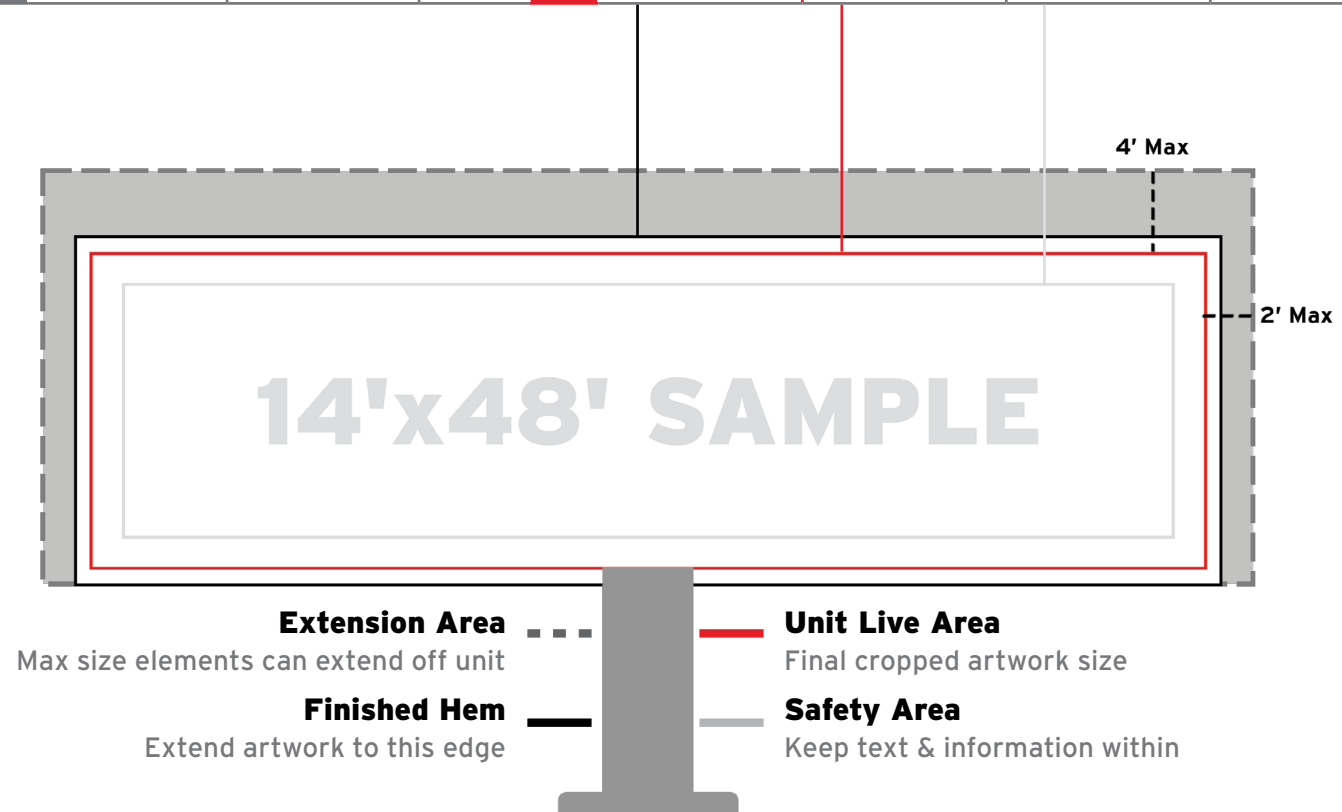

File Set-Up

Sizing Guidelines

1:24 scale | 1' equals 0.5"

Adams Outdoor builds all static files at 1:24 scale, or 1' = 0.5". **Layered PDF templates** are available to further assist with setting up your files at the "Download" link in the spec chart—denoted with a * below.

PRINT SET-UP	UNIT LIVE AREA	FINISHED HEM	BLEED (POCKET)	DESIGN SET-UP	FILE SET-UP	FILE LIVE AREA	SAFETY AREA	TEMPLATE
	14'h x 48'w	15'4"h x 49'4"w	8"(4")		7.667"h x 24.667"w	7"h x 24"w	6.5"h x 23.5"w	* Download