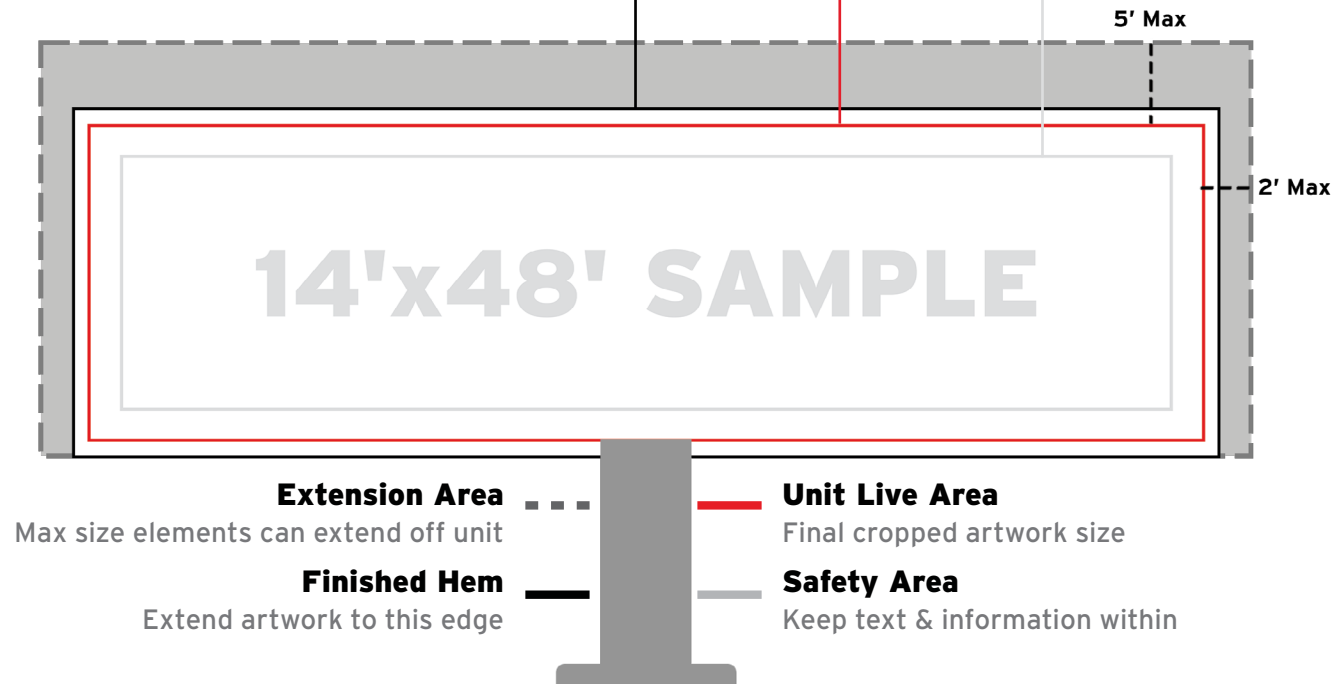

File Set-Up

Sizing Guidelines

1:24 scale | 1' equals 0.5"

Adams Outdoor builds all static files at 1:24 scale, or 1' = 0.5". **Layered PDF templates** are available to further assist with setting up your files at the "Download" link in the spec chart—denoted with a * below.

PRINT SET-UP	UNIT LIVE AREA	FINISHED HEM	BLEED (POCKET)	DESIGN SET-UP	FILE SET-UP	FILE LIVE AREA	SAFETY AREA	TEMPLATE	
	14'h x 48'w	15'h x 49'w	6"(3")		6"(3")	7.5"h x 24.5"w	7"h x 24"w	6.5"h x 23.5"w	* Download