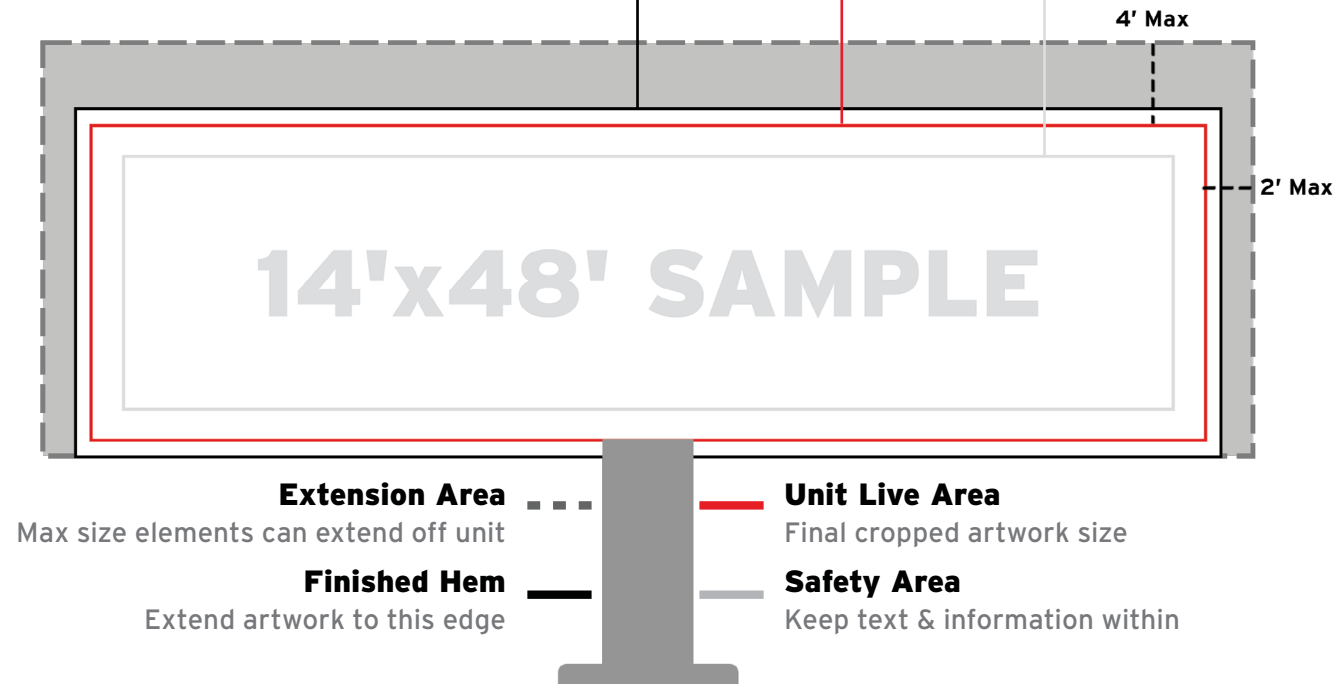

Sizing Guidelines

1:24 scale | 1' equals 0.5"

Adams Outdoor builds all static files at 1:24 scale, or 1' = 0.5". Layered PDF templates are available to further assist with setting up your files at the "Download" link in the spec chart—denoted with a * below.

PRINT SET-UP	UNIT LIVE AREA	FINISHED HEM	BLEED (POCKET)	DESIGN SET-UP	FILE SET-UP	FILE LIVE AREA	SAFETY AREA	TEMPLATE
	14'h x 48'w	15'h x 49'w	6"(3")		6"(3")	7.5"h x 24.5"w	7"h x 24"w	6.5"h x 23.5"w

File Naming

- » **Standard 14' x 48' Bulletin Max. Extensions:**
4' off the top, 2' off the sides.
- » **Standard 10'6" x 36' Bulletin Max. Extensions:**
4' off the top, 2' off the sides.
- » **For Max. Extensions on other units in the market, contact your Account Executive.**