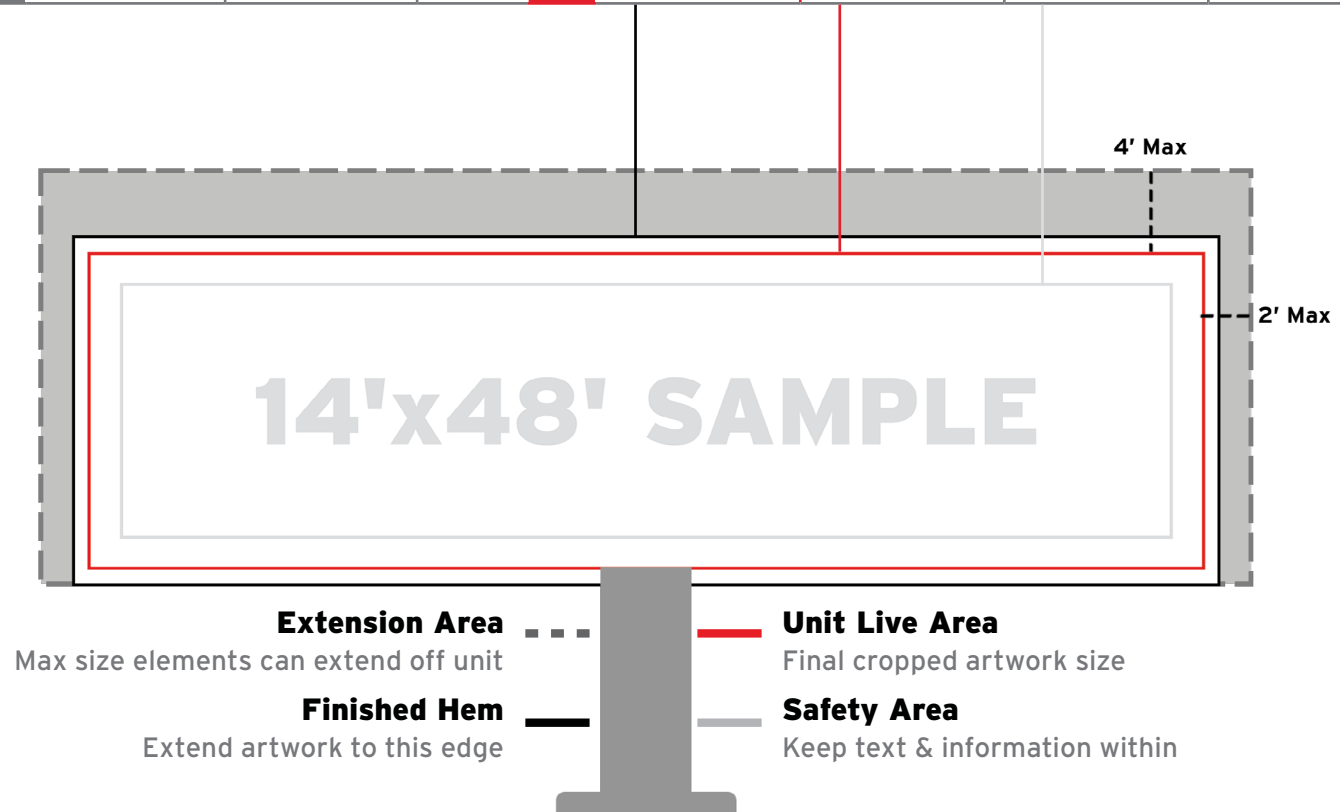

Static Billboards 06
Bulletins06
Trivisions08
Eco-Flex Poster.....08

Digital Billboards 09

File Set-Up

Sizing Guidelines

1:24 scale | 1' equals 0.5"

Adams Outdoor builds all static files at 1:24 scale, or 1' = 0.5". **Layered PDF templates** are available to further assist with setting up your files at the "Download" link in the spec chart—denoted with a * below.

PRINT SET-UP	UNIT LIVE AREA	FINISHED HEM	BLEED (POCKET)	DESIGN SET-UP	FILE SET-UP	FILE LIVE AREA	SAFETY AREA	TEMPLATE
	14'h x 48'w	14'10"h x 48'10"w	5"(3")		7.42"h x 24.42"w	7"h x 24"w	6.5"h x 23.5"w	* Download