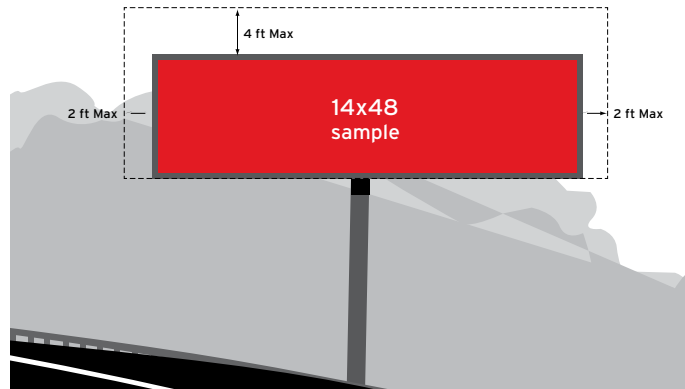

SET-UP	PRODUCT	LIVE AREA	FILE SET-UP SIZE	FILE SET-UP NOTES	FINISHING	PRINT MATERIAL	FINISHED HEM	BLEED	POCKET	DPI
	Eco-Flex Poster	10'4.5"h x 22'7.5"w	5.187"h x 11.313"w	300 dpi/CMYK. Bleed art to edge, but leave at least 0.25" inside all sides of the file for safety area.		3.2oz Polyethylene Formetco System or 7 oz	10'4.5"h x 22'7.5"w	FULL	N/A	150
	Jr. Poster 6'x12'	6'h x 12'w	3.5"h x 6.5"w	300 dpi/CMYK. Bleed art to edge, but leave at least 0.5" inside all sides of the file for safety area.		7oz Seamless Vinyl	7'h x 13'w	3"	3"	150
	Wrapped Poster 12'x24'	12'h x 24'w	6.5"h x 12.5"w	300 dpi/CMYK. Bleed art to edge, but leave at least 0.5" inside all sides of the file for safety area.		7oz Seamless Vinyl	13'h x 25'w	3"	3"	150

THE TRIVISION: Showcases 3 different ads/clients by use of tall vertical prisms that rotate on a set schedule.

SET-UP	PRODUCT	UNIT #	LIVE AREA	FILE SET-UP SIZE	FILE SET-UP NOTES	FINISHING	PRINT MATERIAL	# OF BLADES	BLADE WIDTH	BLADE HEIGHT	DPI
	Trivision 14'x48'	9057 (ABC)	14'h x 48'w	7"h x 24"w	300 dpi/CMYK. Bleed art to edge, but leave at least 0.25" inside all sides of the file for safety area.		15pt. Calendered Vinyl	96	5 5/16"	13' 11"	150
	Trivision 12'x50'	GA162 (ABC)	12'h x 50'w	6"h x 25"w	300 dpi/CMYK. Bleed art to edge, but leave at least 0.5" inside all sides of the file for safety area.		15pt. Calendered Vinyl	100	5 5/16"	12'	150

*Adams must speak with printer prior to production.
Any deviation from specs may result in delayed posting and/or additional cost.

CONTACTS:

Bulletins & Posters

Ship to:
174 Boardwalk Drive
Suite K
Ridgeland, SC 29936

FOLDING SPECIFICS:

- All banners need to be fan folded from bottom to top and need to be max **2' in width.**
- The top of banner should be at the top when finished folding.
- The vertical seam where the two banners meet the grommets do not line up side by side the image will not line up.