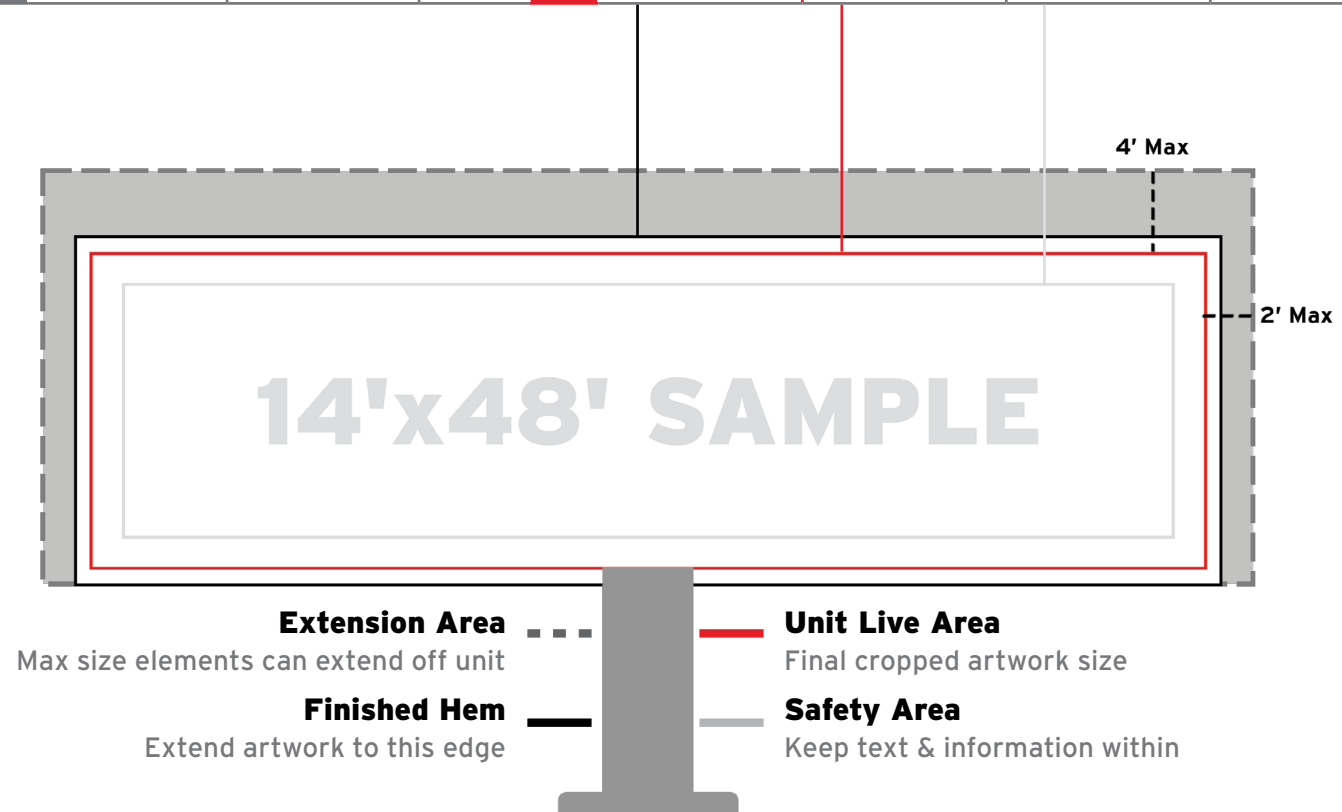

Static Billboards	06
Bulletins	06
Backlits.....	09
Eco-Flex Poster.....	09
Trivisions	09

Digital Billboards	10
---------------------------	-----------

File Set-Up

Sizing Guidelines

1:24 scale | 1' equals 0.5"

Adams Outdoor builds all static files at 1:24 scale, or 1' = 0.5". **Layered PDF templates** are available to further assist with setting up your files at the "Download" link in the spec chart—denoted with a * below.

PRINT SET-UP	UNIT LIVE AREA	FINISHED HEM	BLEED (POCKET)	DESIGN SET-UP	FILE SET-UP	FILE LIVE AREA	SAFETY AREA	TEMPLATE
	14'h x 48'w	15'h x 49'w	6"(3")		7.5"h x 24.5"w	7"h x 24"w	6.5"h x 23.5"w	* Download

- » **Standard 14' x 48' Bulletin Max. Extensions:**
4' off the top, 2' off the sides.
- » **Standard 10'6" x 36' Bulletin Max. Extensions:**
4' off the top, 2' off the sides.
- » **For Max. Extensions on other units in the market, contact your Account Executive.**
- » Extensions cannot exceed 152 sqft.