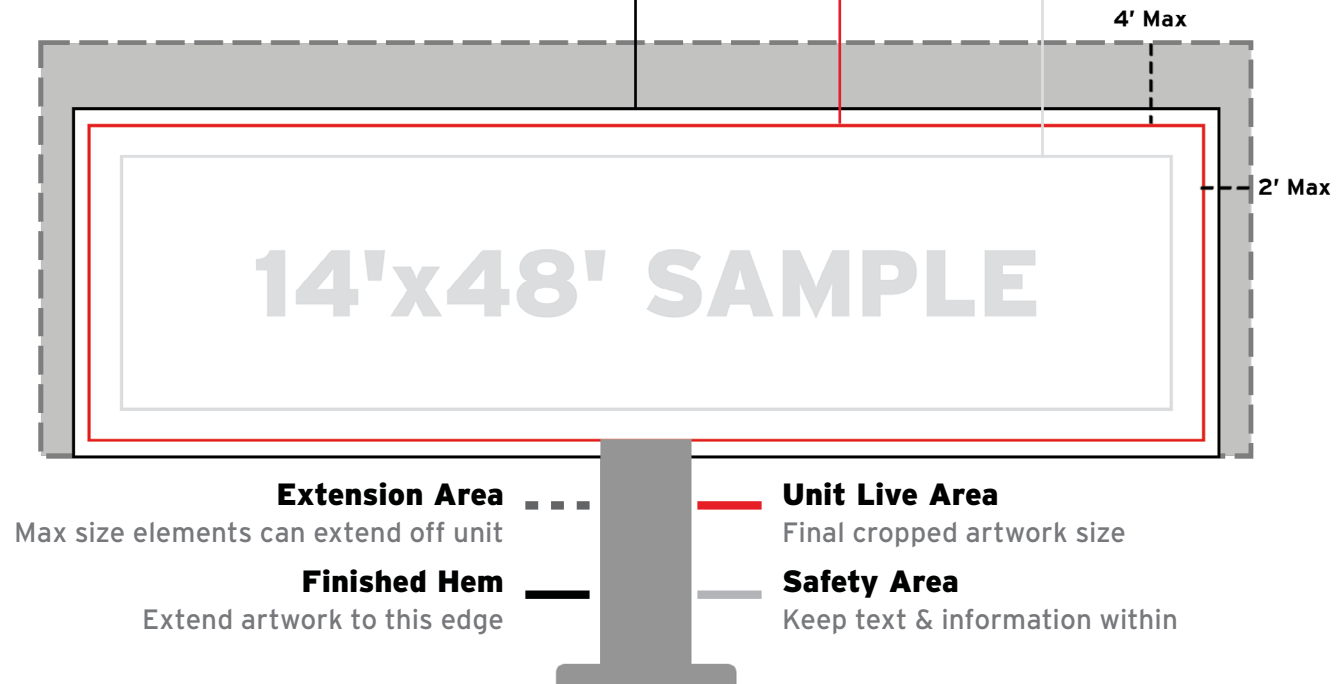

Sizing Guidelines

1:24 scale | 1' equals 0.5"

Adams Outdoor builds all static files at 1:24 scale, or 1' = 0.5". Layered PDF templates are available to further assist with setting up your files at the "Download" link in the spec chart—denoted with a * below.

PRINT SET-UP	UNIT LIVE AREA	FINISHED HEM	BLEED (POCKET)	DESIGN SET-UP	FILE SET-UP	FILE LIVE AREA	SAFETY AREA	TEMPLATE
	14'h x 48'w	15'h x 49'w	6"(3")		7.5"h x 24.5"w	7"h x 24"w	6.5"h x 23.5"w	* Download

- » **Standard 14' x 48' Bulletin Max. Extensions:**
4' off the top, 2' off the sides.
- » **Standard 10'6" x 36' Bulletin Max. Extensions:**
4' off the top, 2' off the sides.
- » **For Max. Extensions on other units in the market, contact your Account Executive.**